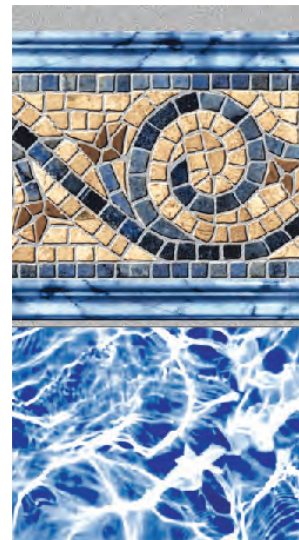

Cobalt Oyster Bay  
All-Over 20 ML

Ocean Pearl All Over  
20 ML

Bayview Slate  
20 ML

Rustic Diamond  
20 ML

Ocean Wave Pearl  
20 ML

Siesta Wave Tan  
20 ML

## PREMIUM FEATURES

Textured liners for pool steps are available for all patterns, ask your dealer for more information.

\* indicates upcharge will apply on selected liner

*"Hydra's liner exceeded our expectations in every way. With kids and pets constantly in and out of the pool, we needed something durable, and this liner has held up perfectly. We're thrilled with the quality and design!"*