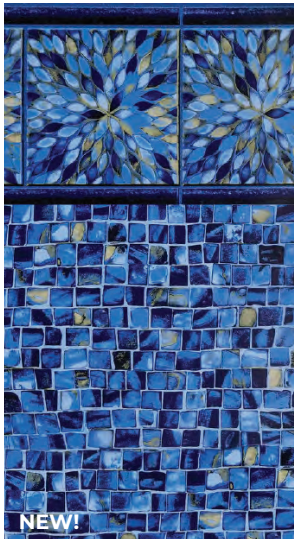

Contact us to explore the stunning Prime patterns and discover how we can bring luxury to your backyard—without compromise.

Rialto Blue Diffusion  
20 ML

Lotus Cobalt Oyster Bay  
20 ML

Amelia Oyster Bay  
20 ML & 27ML

Bayview Slate  
Blue Diffusion 20 ML

Sunburst Cobalt Oyster Bay  
20 ML

Sunburst Oyster Bay  
27 ML & 20 ML