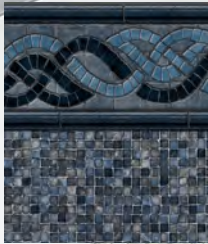

## INGROUND VINYL LINERS

JOURNEY  
SERIES

Available in 27 or 20 Mil.

COROLLA  
w/ Stardust Blue

COURSTONE  
BLUE  
w/ Stardust Blue

COURSTONE  
GRAY  
w/ Stardust Gray

COVENTRY  
w/ Cobalt Fusion

DAKOTA  
w/ Mosaic Dark  
Gray