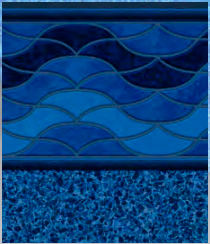

## INGROUND VINYL LINERS

JOURNEY  
SERIES

Available in 27 or 20 Mil.

COROLLA  
w/ Stardust Blue

COURSTONE  
BLUE  
w/ Stardust Blue

COURSTONE  
GRAY  
w/ Stardust Gray

COVENTRY  
w/ Cobalt Fusion

DAKOTA  
w/ Mosaic Dark  
Gray