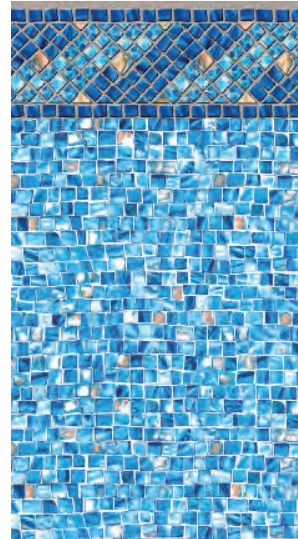

Contact us to explore the stunning Prime patterns and discover how we can bring luxury to your backyard—without compromise.

Rialto Blue Diffusion  
20 ML

Lotus Cobalt Oyster Bay  
20 ML

Amelia Oyster Bay  
20 ML & 27ML