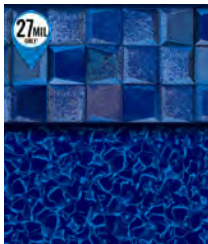

BREAKING
SEAWALL
w/ Aquarius HD