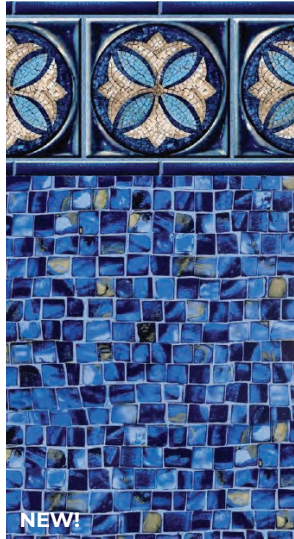

Lotus Cobalt Oyster Bay
20 ML