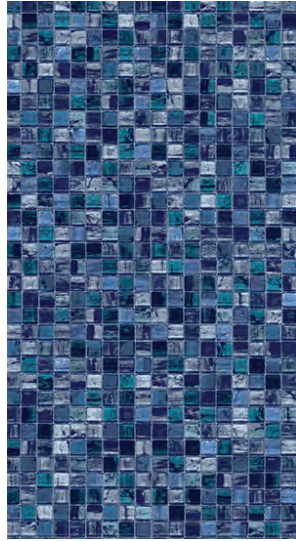

Skyline Mosaic
28 ML*